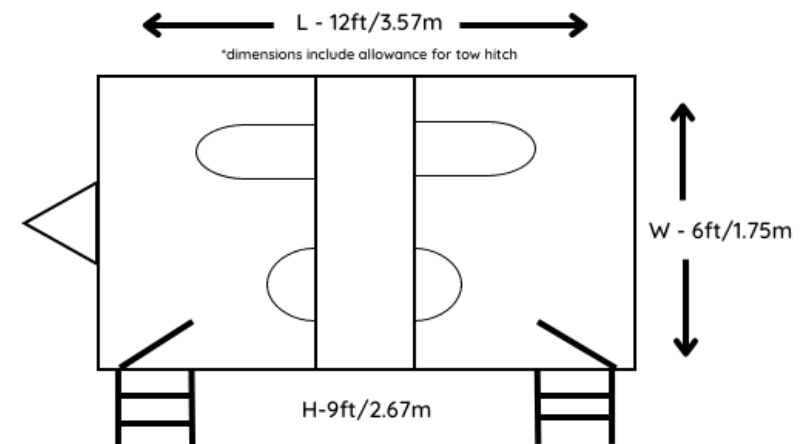

LOOS FOR DOs

[Click here to find out more](#)

1+1 COMPACT MARDI GRAS TRAILER

2
WCs

90
GUESTS

2
BASINS

ADD SOME FLAIR TO YOUR NEXT EVENT WITH OUR MARDI GRAS RANGE

- Two private cubicles with one WC each
- Beautiful botanical exterior with a contemporary white & grey interior
- High quality sinks & toilets with chrome fixtures and fittings
- Modern spot lighting
- Luxury hand soap, paper hand towels and loo roll all included
- Self-contained water and waste
- Option for servicing
- Power connection required

PERFECT FOR:

WEDDINGS &
PARTIES

LONG TERM
HIRE