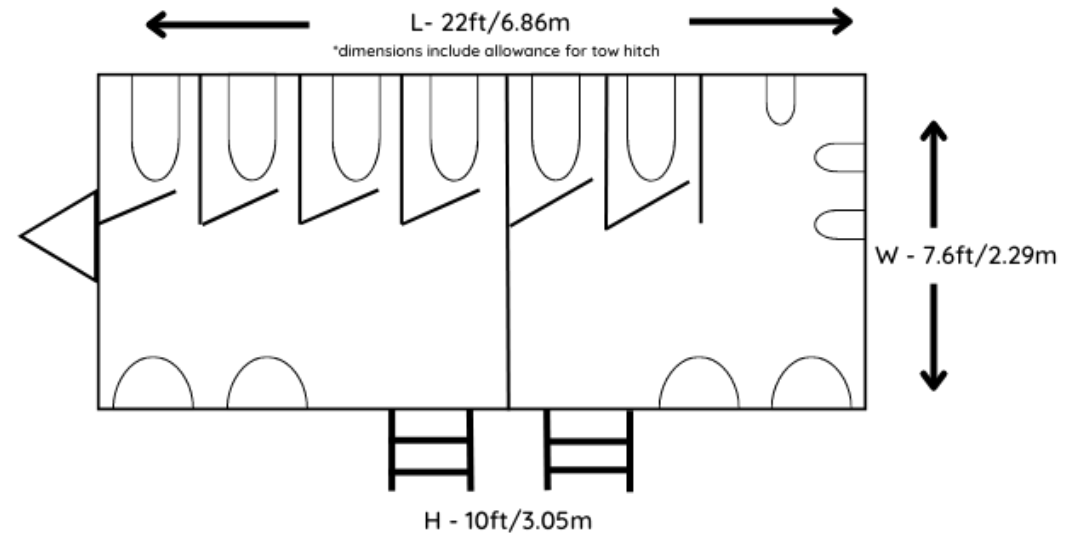

PERFECT FOR:

WEDDINGS &
PARTIES

LONG TERM
HIRE