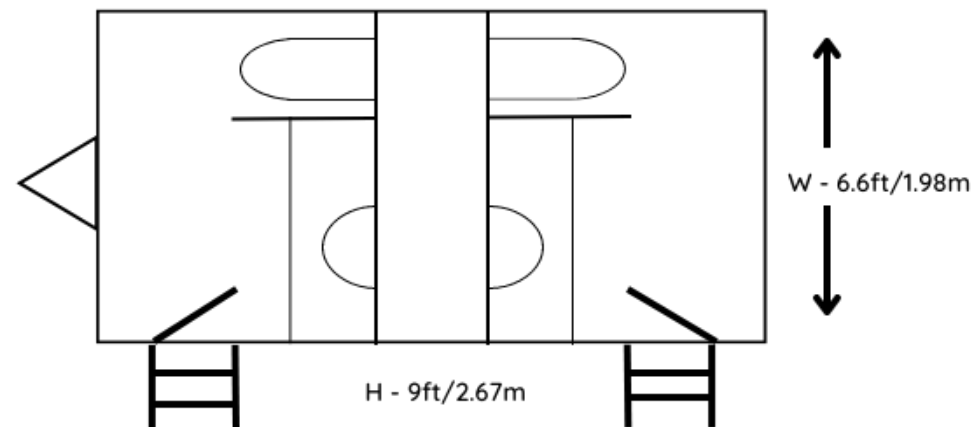

PERFECT FOR:

WEDDINGS &  
PARTIES

LONG TERM  
HIRE

L - 16.5ft/5m

\*dimensions include allowance for tow hitch

LOOS FOR DOs

[Click here to find out more](#)