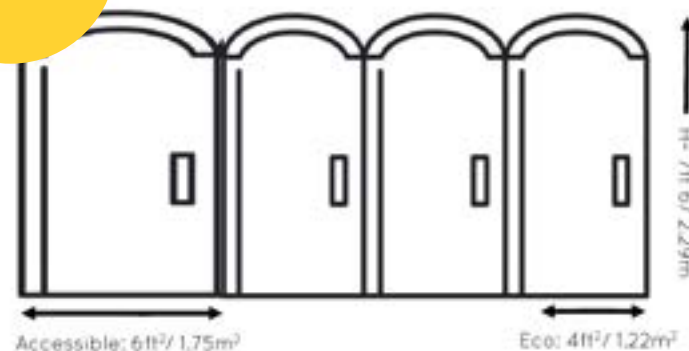

LOOS FOR DOs

INDIVIDUAL LOOS

ACCESSIBLE OPTIONS

DDA COMPLIANT TOILETS

- Forest green exterior
- One WC
- Clean, space-maximising interior
- Loo roll and alcohol-based hand sanitiser all included
- Door width suitable for wheelchair access - 2ft 9" x 6ft 7" (0.84m x 1.9m)
- Handrail and an easy locking rotary door latch indicator system
- Ventilation grills and translucent roof for natural light
- Water & power not required
- Designed for up to 15 guests
- Baby change facilities are also available (please ask!)
- Option for servicing

PERFECT FOR:

SPORTS
EVENTS

LARGE-SCALE
EVENTS

ECO LOOS

PERFECT FOR LOTS OF BUMS ON SEATS

- Forest green exterior
- One WC
- Clean, space-maximising interior
- Loo roll and alcohol-based hand sanitiser all included
- Ventilation grills and translucent roof for natural light
- Water & power not required
- Designed for up to 75 guests
- Option for servicing

Click here to
find out more

Click here to
find out more