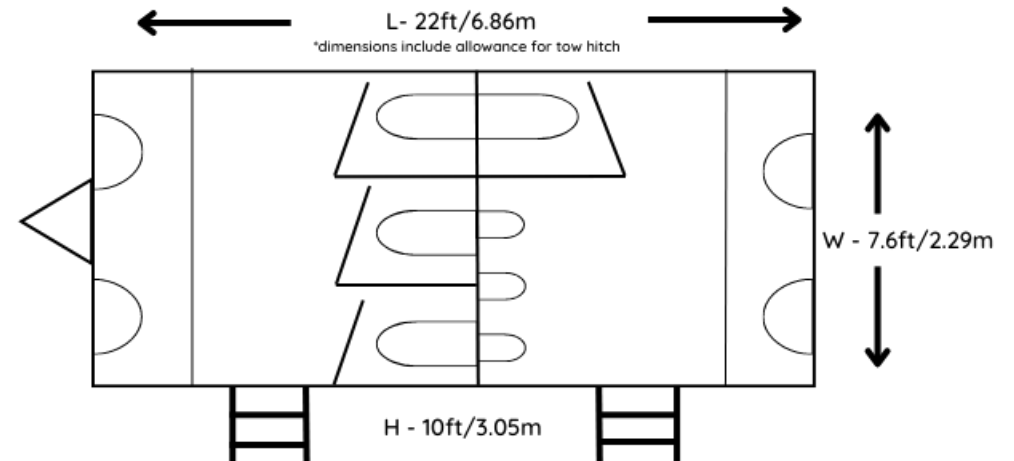

# 3+1 MARDI GRAS TRAILER

4 WCs    250 GUESTS    4 BASINS

THIS VIBRANT PARTY LOO IS THE PERFECT FIT FOR A LARGER EVENT

- Three ladies cubicles, one gents + three urinals
- Beautiful botanical exterior
- Solid oak interior and wood effect floors
- High quality sinks and toilets with chrome fixtures & fittings
- Luxury hand soap, paper hand towels and loo roll all included
- Self-contained water and waste
- Option for servicing
- Option for mains connection
- Power connection required