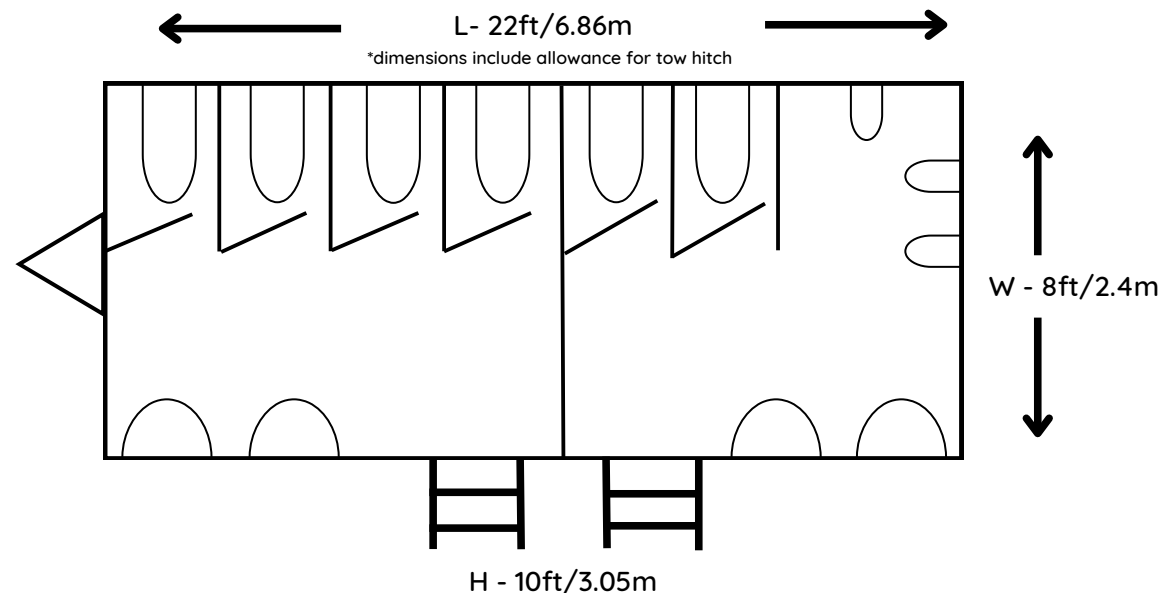

LOOS FOR DOs

[Click here to find out more](#)

4+2 EVENT MAX TRAILER

6
WCs

450
GUESTS

4
BASINS

HIGH-CAPACITY UNITS DESIGNED WITH LARGE-SCALE EVENTS IN MIND

- Four ladies cubicles, two gents + three urinals
- Forest green exterior and wenge wood interior
- Chrome fixtures & fittings
- Modern spot lighting
- Luxury hand soap, paper hand towels and loo roll all included
- Self-contained water and waste
- Option for servicing
- Option for mains connection
- Power connection required

PERFECT FOR:

LARGE SCALE
EVENTS

LONG TERM
HIRE