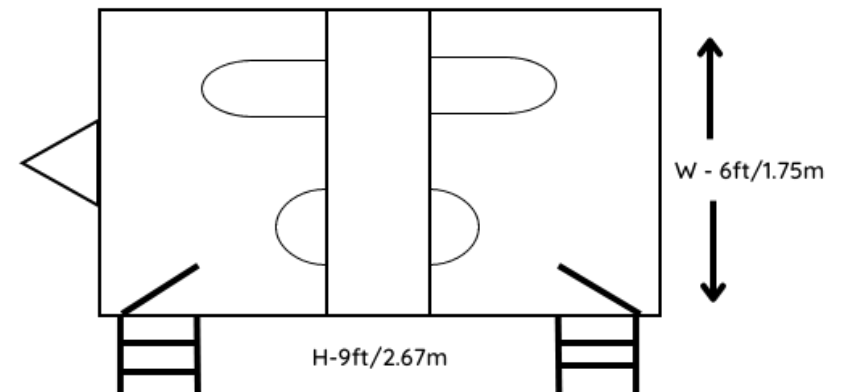

PERFECT FOR:

WEDDINGS &  
PARTIES

LONG TERM  
HIRE

L - 12ft/3.57m

\*dimensions include allowance for tow hitch

LOOS FOR DOs

[Click here to find out more](#)