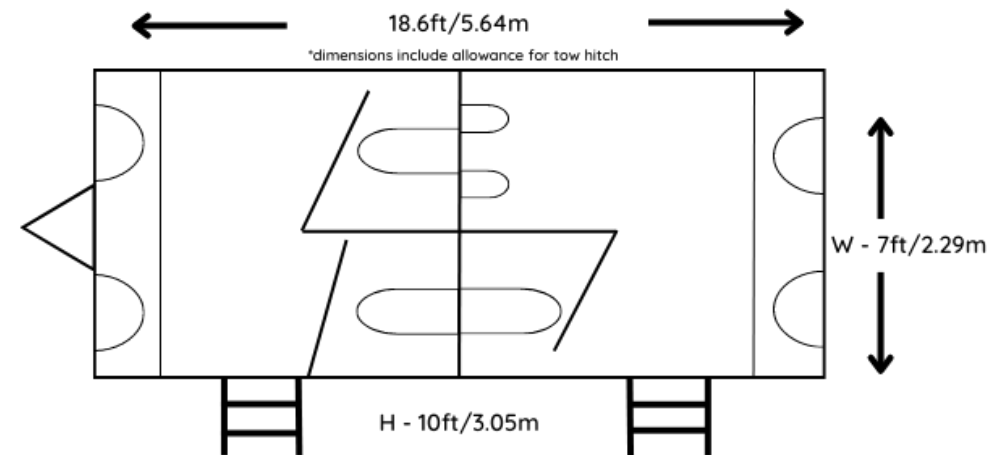

PERFECT FOR:

WEDDINGS &
PARTIES

GLAMPING &
CAMPING