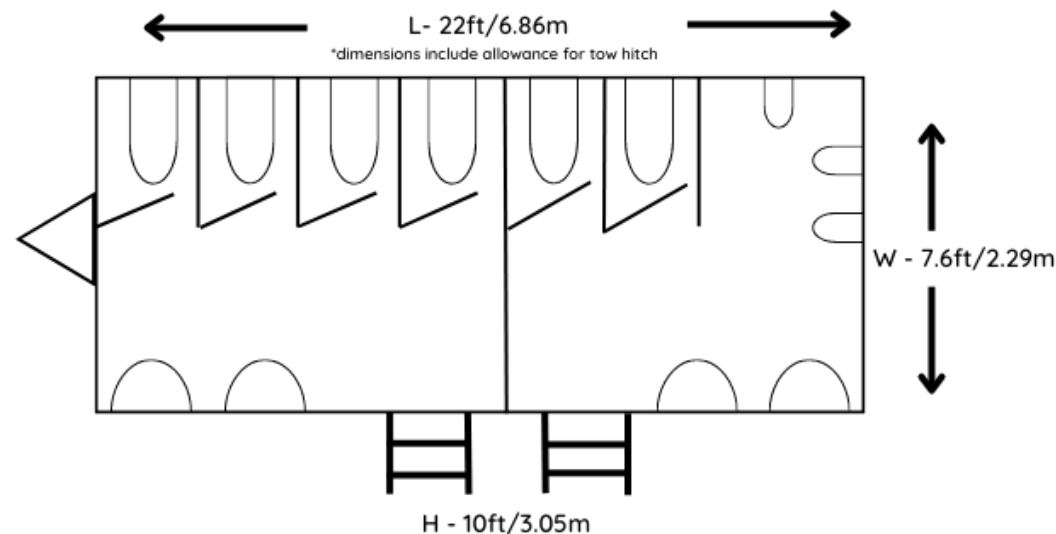

CLEAN CUT LINES AND PRACTICAL VERSATILITY

- Four ladies cubicles, two gents + three urinals
- Forest green exterior and clean grey & white interior
- Chrome fixtures & fittings
- Luxury hand soap, paper hand towels and loo roll all included
- Self-contained water and waste
- Option for servicing
- Option for mains connection
- Power connection required