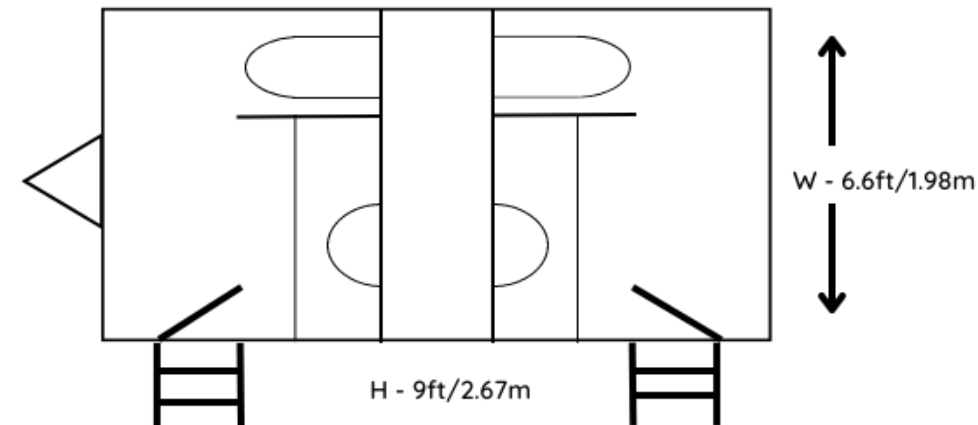

PERFECT FOR:

WEDDINGS &
PARTIES

LONG TERM
HIRE

L - 16.5ft/5m

*dimensions include allowance for tow hitch

LOOS FOR DOs

[Click here to find out more](#)

2+1 LUXURY TRAILER