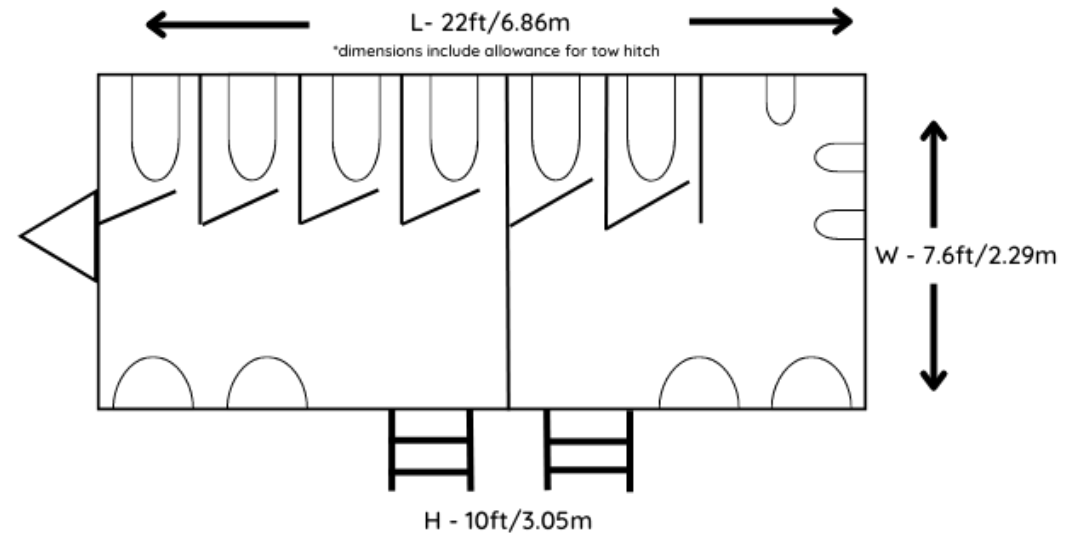

4
BASINS

HIGH-CAPACITY UNITS DESIGNED WITH LARGE-SCALE EVENTS IN MIND

- Four ladies cubicles, two gents + three urinals
- Forest green exterior and wenge wood interior
- Chrome fixtures & fittings
- Modern spot lighting
- Luxury hand soap, paper hand towels and loo roll all included
- Self-contained water and waste
- Option for servicing
- Option for mains connection
- Power connection required