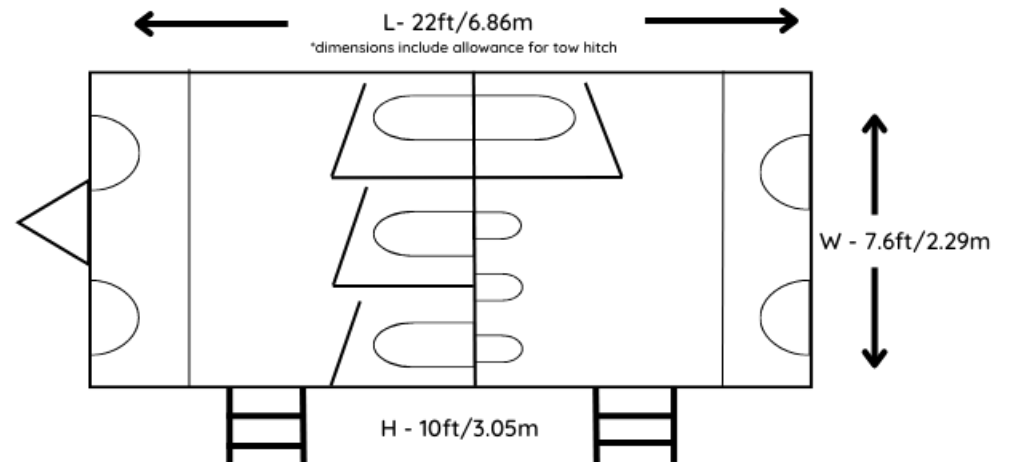

PERFECT FOR:

LOOS FOR DOs

3+1 EVENT TRAILER

4
WCs

250
GUESTS

4
BASINS

FUNCTIONAL ALL-ROUNDER

- Three ladies cubicles, one gents + three urinals
- Forest green exterior
- Solid oak interior and wood effect floors
- Chrome fixtures & fittings
- Hand soap, paper hand towels and loo roll all included
- Self-contained water and waste
- Option for servicing
- Option for mains connection
- Power connection required