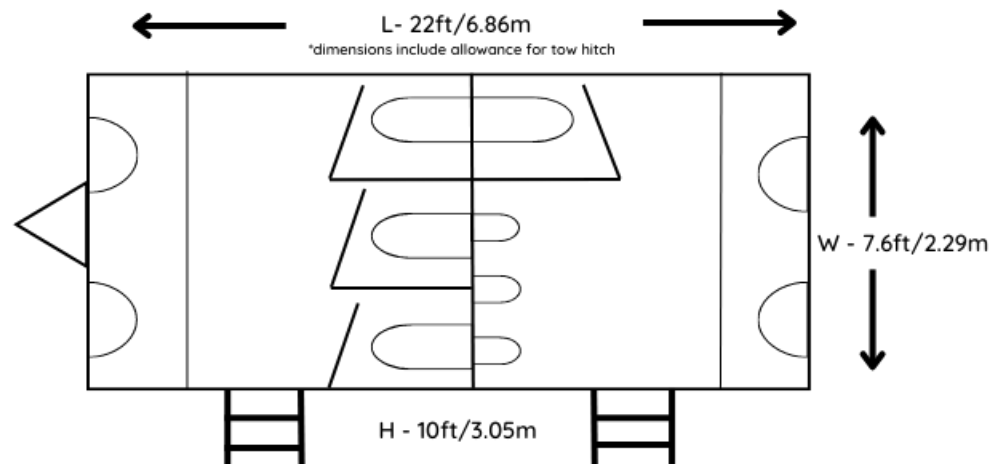

PERFECT FOR:

LONG TERM
HIRE

LOOS FOR DOs

[Click here to find out more](#)

3+1 MARDI GRAS TRAILER

4 WCs 250 GUESTS 4 BASINS

THIS VIBRANT PARTY LOO IS THE PERFECT FIT FOR A LARGER EVENT

- Three ladies cubicles, one gents + three urinals
- Beautiful botanical exterior
- Solid oak interior and wood effect floors
- High quality sinks and toilets with chrome fixtures & fittings
- Luxury hand soap, paper hand towels and loo roll all included
- Self-contained water and waste
- Option for servicing
- Option for mains connection
- Power connection required