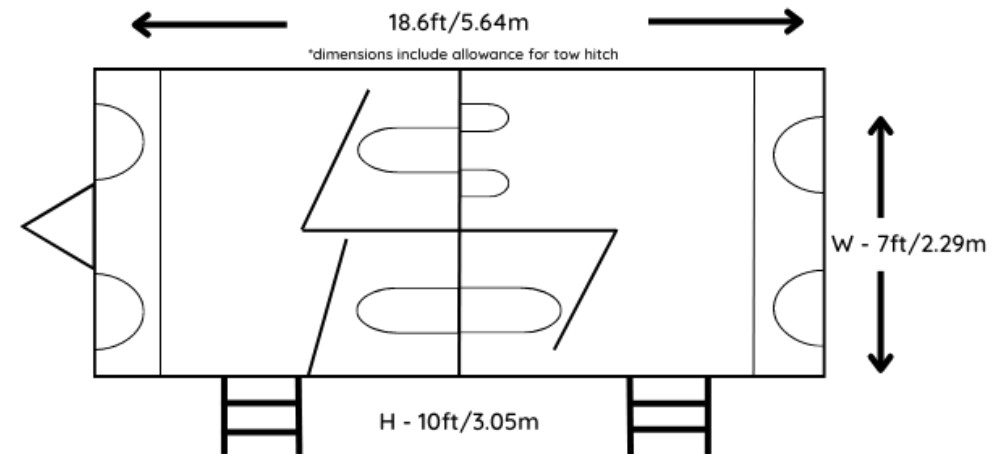

PERFECT FOR: