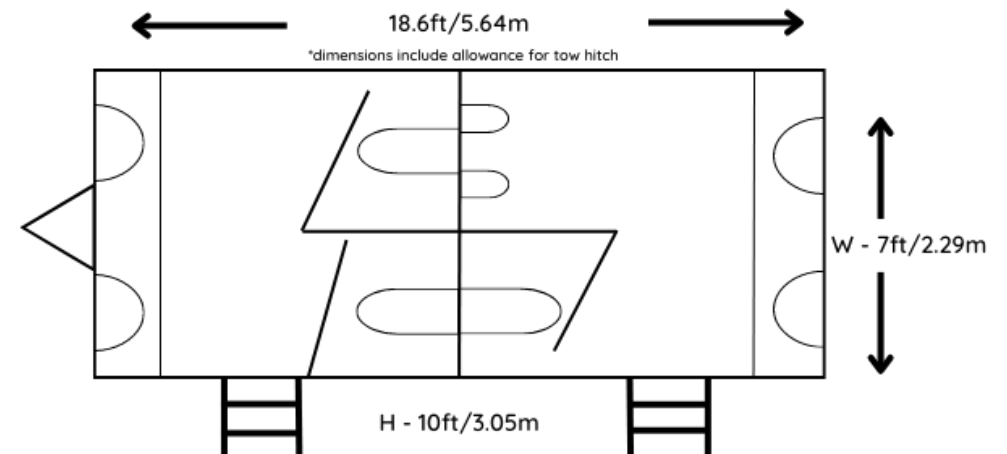

PERFECT FOR:

WEDDINGS &
PARTIES

GLAMPING &
CAMPING