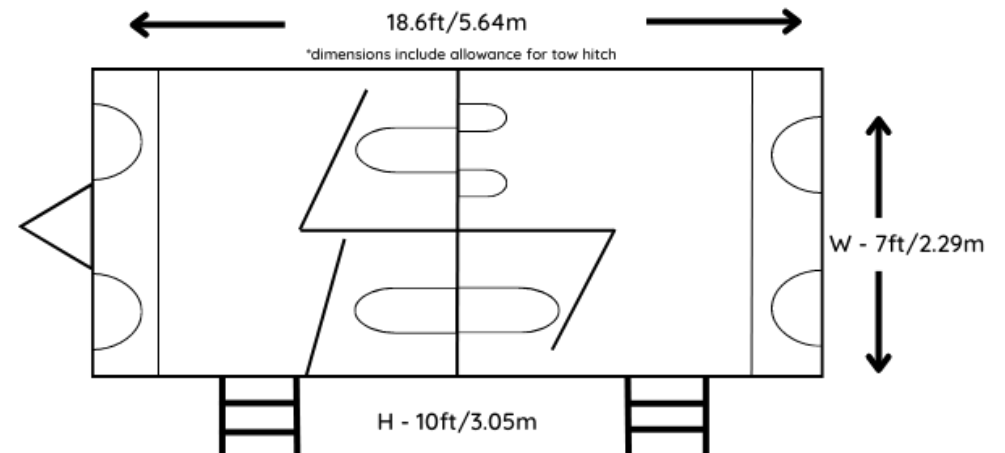

3 WCs
175 GUESTS
4 BASINS

STYLISH, MODERN AND JUST A LITTLE BIT POSH

- Two ladies cubicles, one gents + two urinals
- Unique wood paneling effect exterior with wenge styling on the inside
- **Or** plain forest green exterior, with wenge interior (Unfortunately we can not offer a preference on booking)
- Mosaic tiling in vanity areas and hidden waste bins
- High quality sinks and toilets, with chrome fixtures & fittings
- Luxury hand soap, paper hand towels and loo roll all included
- Self-contained water and waste
- Option for servicing
- Option for mains connection
- Power connection required