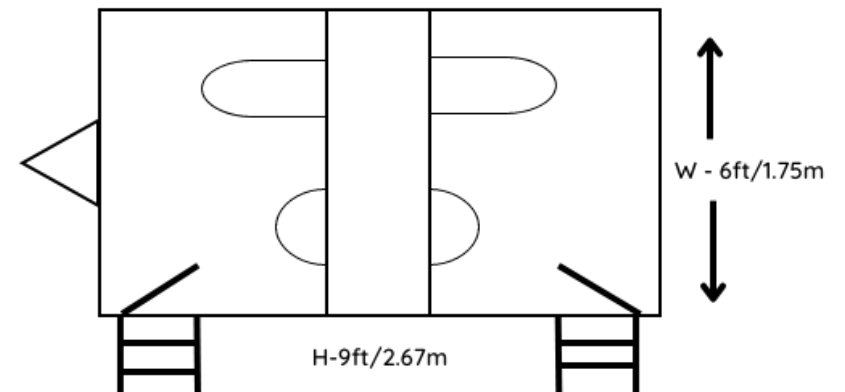

PERFECT FOR:

WEDDINGS &
PARTIES

LONG TERM
HIRE

← L - 12ft/3.57m →

*dimensions include allowance for tow hitch

LOOS FOR DOs

[Click here to find out more](#)

1+1 COMPACT MARDI GRAS TRAILER