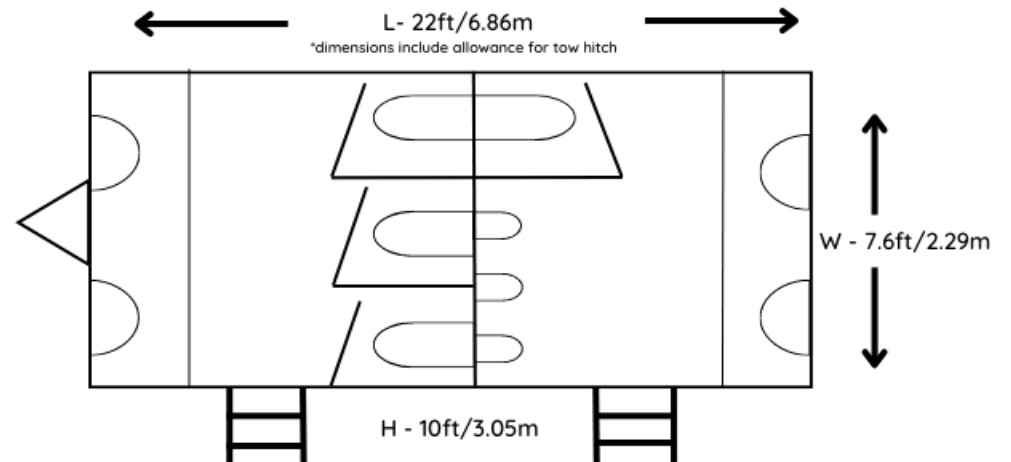

LOOS FOR DOs

[Click here to find out more](#)

3+1 LUXURY TRAILER

4
WCs

250
GUESTS

4
BASINS

VERSATILE, POLISHED & ELEGANT

- Three ladies cubicles, one gents + three urinals
- Forest green exterior
- Solid oak interior and wood effect floors
- High quality sinks and toilets with chrome fixtures & fittings
- Luxury hand soap, paper hand towels and loo roll all included
- Self-contained water and waste
- Option for servicing
- Option for mains connection
- Power connection required

PERFECT FOR:

LONG TERM
HIRE