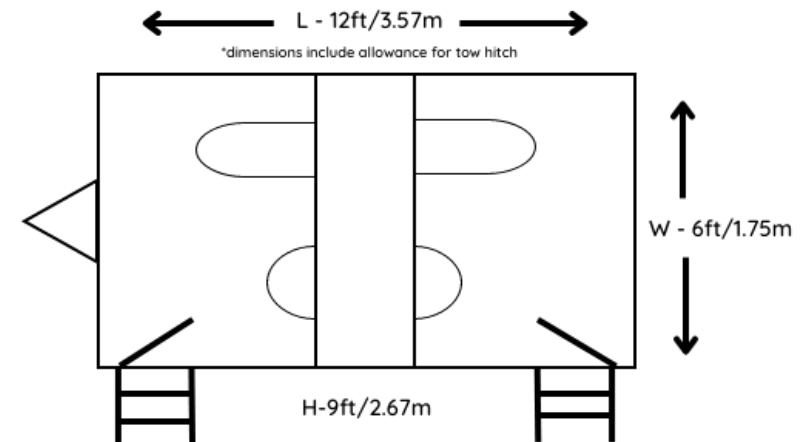

LOOS FOR DOs

[Click here to find out more](#)

1+1 COMPACT MARDI GRAS TRAILER

2
WCs

90
GUESTS

2
BASINS

ADD SOME FLAIR TO YOUR NEXT EVENT WITH OUR MARDI GRAS RANGE

- Two private cubicles with one WC each
- Beautiful botanical exterior with a contemporary white & grey interior
- High quality sinks & toilets with chrome fixtures and fittings
- Modern spot lighting
- Luxury hand soap, paper hand towels and loo roll all included
- Self-contained water and waste
- Option for servicing
- Power connection required

PERFECT FOR:

WEDDINGS &
PARTIES

LONG TERM
HIRE