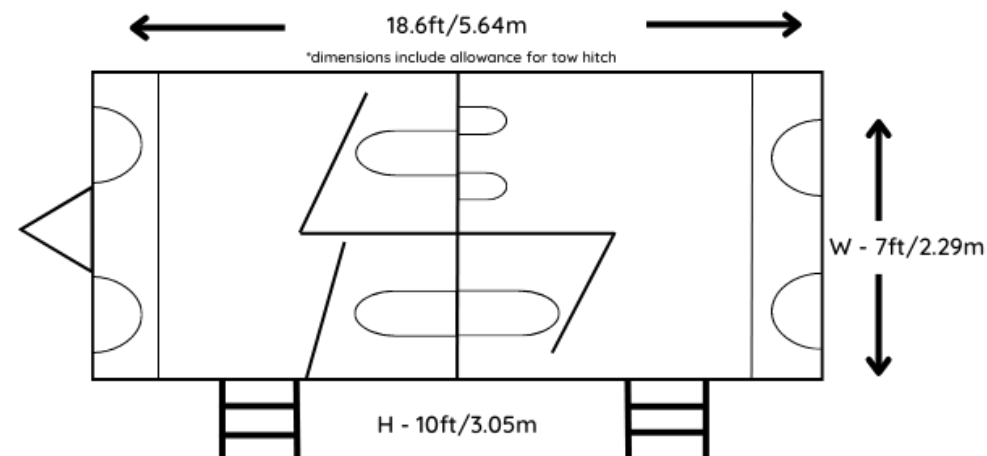

PERFECT FOR:

WEDDINGS &
PARTIES

GLAMPING &
CAMPING