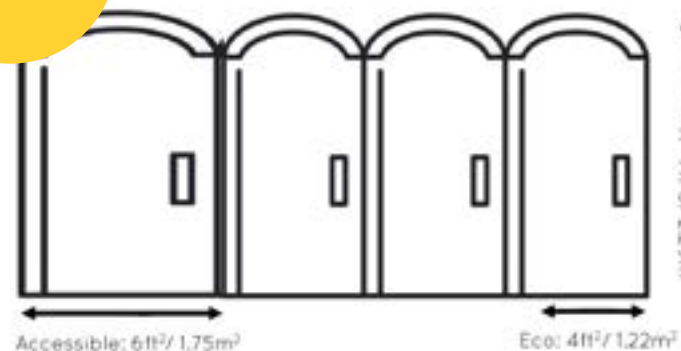

LOOS FOR DOs

INDIVIDUAL LOOS

ACCESSIBLE OPTIONS

DDA COMPLIANT TOILETS

- Forest green exterior
- One WC
- Clean, space-maximising interior
- Loo roll and alcohol-based hand sanitiser all included
- Door width suitable for wheelchair access - 2ft 9" x 6ft 7" (0.84m x 1.9m)
- Handrail and an easy locking rotary door latch indicator system
- Ventilation grills and translucent roof for natural light
- Water & power not required
- Designed for up to 15 guests
- Baby change facilities are also available (please ask!)
- Option for servicing

PERFECT FOR:

SPORTS
EVENTS

LARGE-SCALE
EVENTS

ECO LOOS

PERFECT FOR LOTS OF BUMS ON SEATS

- Forest green exterior
- One WC
- Clean, space-maximising interior
- Loo roll and alcohol-based hand sanitiser all included
- Ventilation grills and translucent roof for natural light
- Water & power not required
- Designed for up to 75 guests
- Option for servicing

Click here to
find out more

Click here to
find out more