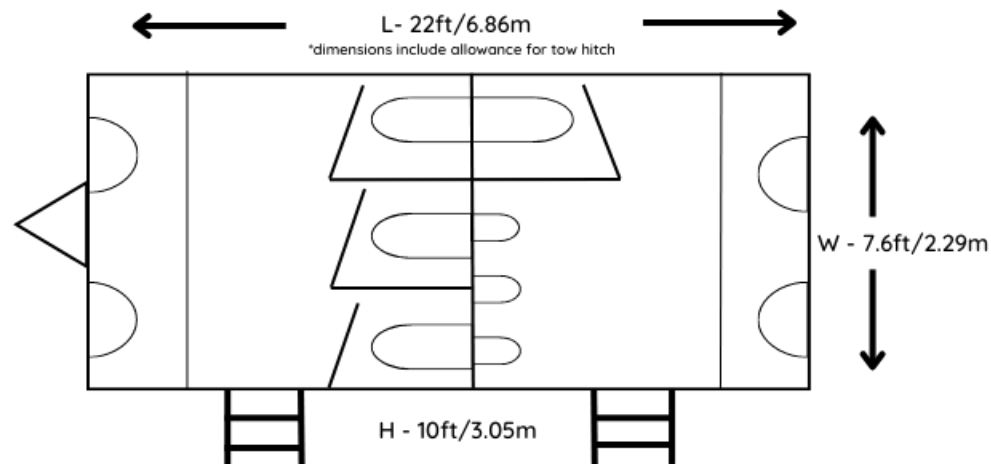

# 3+1 MARDI GRAS TRAILER

4 WCs    250 GUESTS    4 BASINS

THIS VIBRANT PARTY LOO IS THE PERFECT FIT FOR A LARGER EVENT

- Three ladies cubicles, one gents + three urinals
- Beautiful botanical exterior
- Solid oak interior and wood effect floors
- High quality sinks and toilets with chrome fixtures & fittings
- Luxury hand soap, paper hand towels and loo roll all included
- Self-contained water and waste
- Option for servicing
- Option for mains connection
- Power connection required