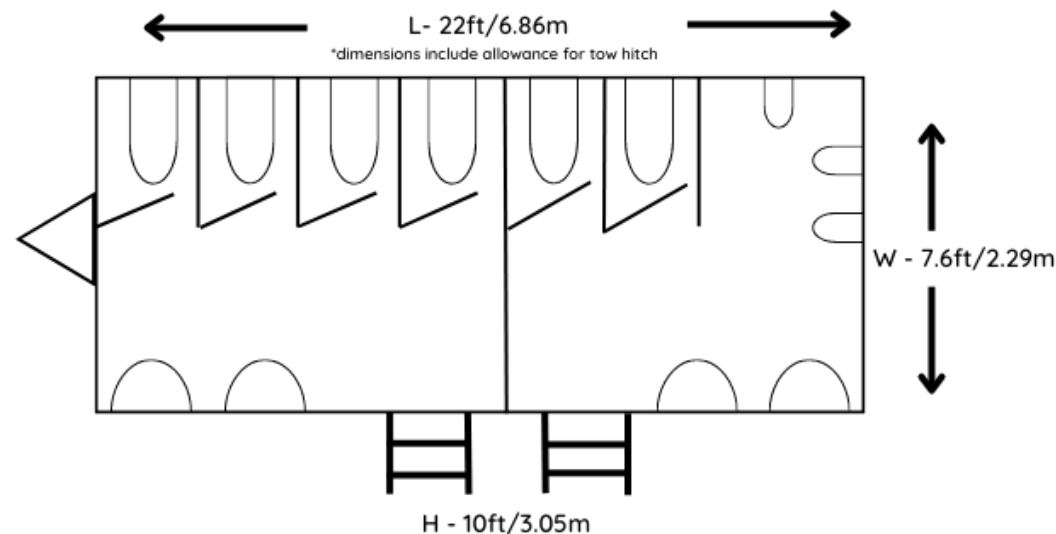

PERFECT FOR:

WEDDINGS &
PARTIES

LONG TERM
HIRE