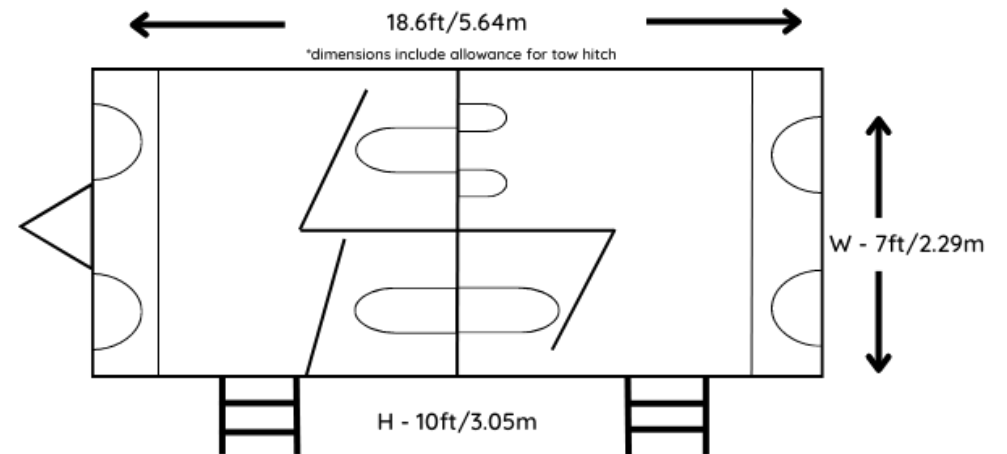

PERFECT FOR:

LONG TERM
HIRE