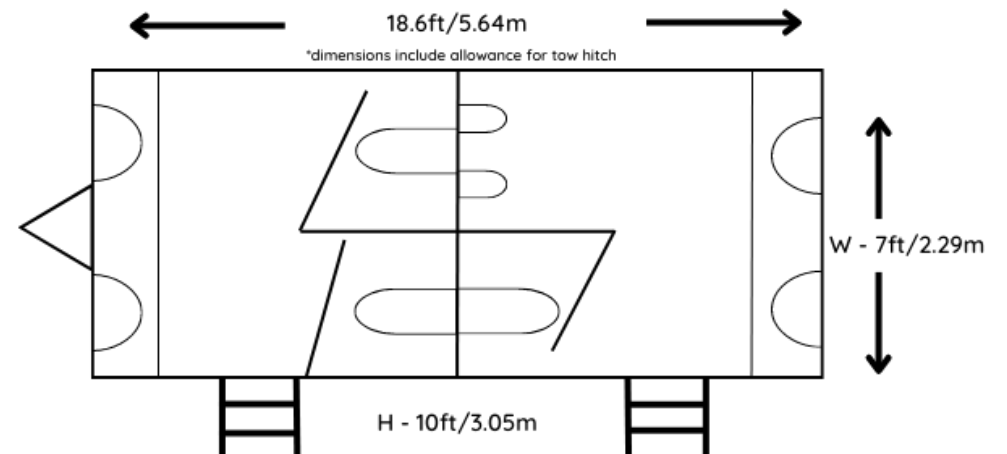

LOOS FOR DOs

[Click here to find out more](#)

2+1 CONTEMPORARY TRAILER

3
WCs

175
GUESTS

4
BASINS

STYLISH, MODERN AND JUST A LITTLE BIT POSH

- Two ladies cubicles, one gents + two urinals
- Unique wood paneling effect exterior with wenge styling on the inside
- **Or** plain forest green exterior, with wenge interior (Unfortunately we can not offer a preference on booking)
- Mosaic tiling in vanity areas and hidden waste bins
- High quality sinks and toilets, with chrome fixtures & fittings
- Luxury hand soap, paper hand towels and loo roll all included
- Self-contained water and waste
- Option for servicing
- Option for mains connection
- Power connection required

PERFECT FOR:

WEDDINGS &
PARTIES

GLAMPING &
CAMPING

*2+1 Contemporary trailer also comes styled with plain forest green exterior. Unfortunately we can not offer a preference on booking.