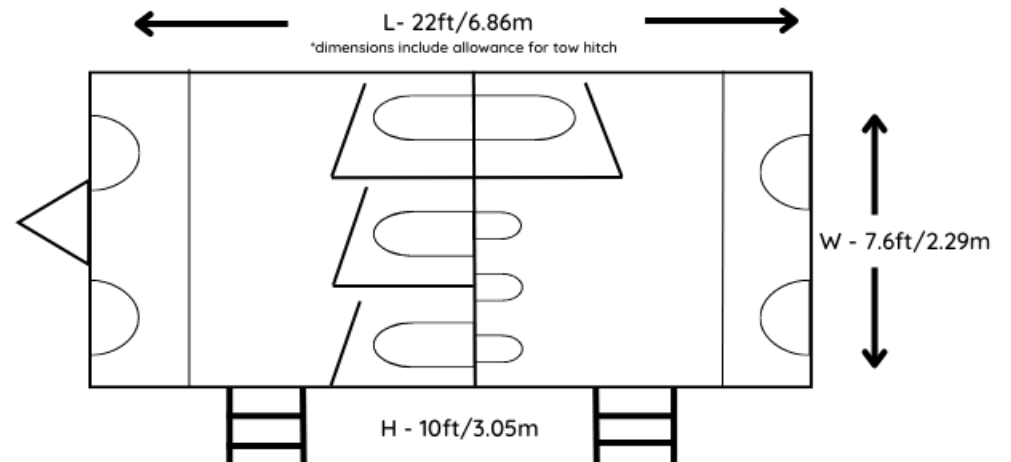

LOOS FOR DOs

3+1 EVENT TRAILER

4
WCs

250
GUESTS

4
BASINS

FUNCTIONAL ALL-ROUNDER

- Three ladies cubicles, one gents + three urinals
- Forest green exterior
- Solid oak interior and wood effect floors
- Chrome fixtures & fittings
- Hand soap, paper hand towels and loo roll all included
- Self-contained water and waste
- Option for servicing
- Option for mains connection
- Power connection required

PERFECT FOR:

WEDDINGS &
PARTIES

LONG TERM
HIRE