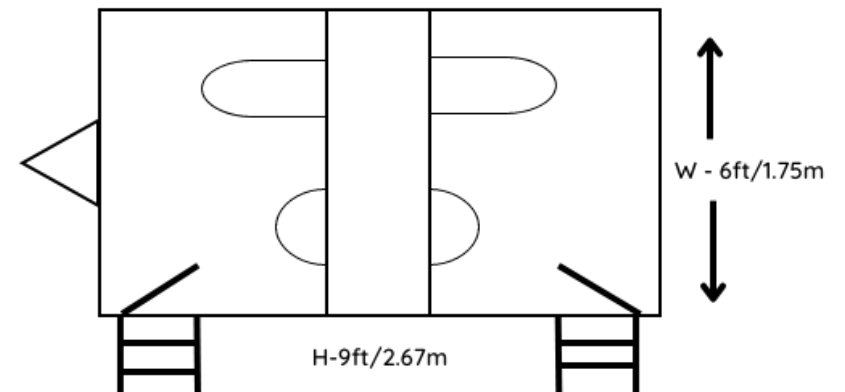

PERFECT FOR:

WEDDINGS &  
PARTIES

LONG TERM  
HIRE

← L - 12ft/3.57m →

\*dimensions include allowance for tow hitch

LOOS FOR DOs

[Click here to find out more](#)