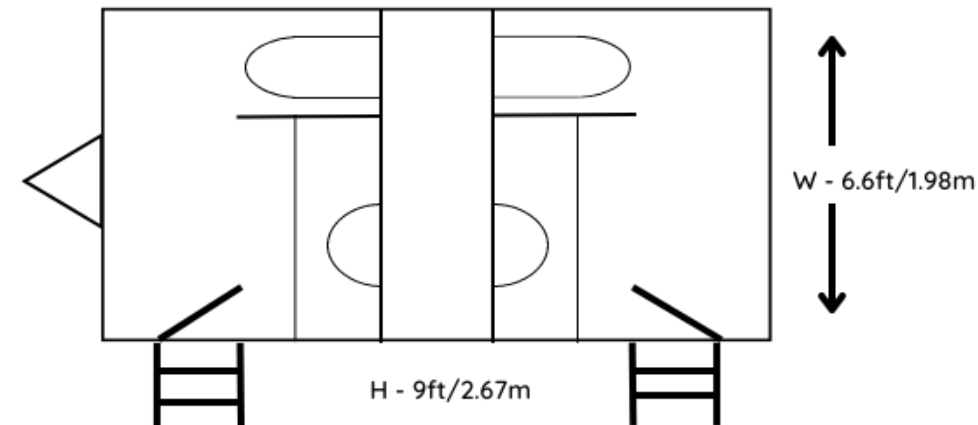

PERFECT FOR:

WEDDINGS &  
PARTIES

LONG TERM  
HIRE

L - 16.5ft/5m

\*dimensions include allowance for tow hitch

LOOS FOR DOs

[Click here to find out more](#)