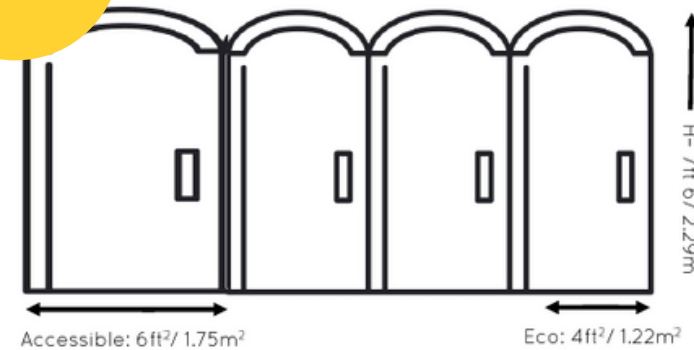

LOOS FOR DOs

INDIVIDUAL LOOS

ACCESSIBLE OPTIONS DDA COMPLIANT TOILETS

- Forest green exterior
- One WC
- Clean, space-maximising interior
- Loo roll and alcohol-based hand sanitiser all included
- Door width suitable for wheelchair access - 2ft 9" x 6ft 7" (0.84m x 1.9m)
- Handrail and an easy locking rotary door latch indicator system
- Ventilation grills and translucent roof for natural light
- Designed for up to 15 guests
- Baby change facilities are also available (please ask!)
- Option for servicing

PERFECT FOR:

SPORTS
EVENTS

LARGE-SCALE
EVENTS

ECO LOOS

PERFECT FOR LOTS OF BUMS ON SEATS

- Forest green exterior
- One WC
- Clean, space-maximising interior
- Loo roll and alcohol-based hand sanitiser all included
- Ventilation grills and translucent roof for natural light
- Designed for up to 75 guests
- Option for servicing

Click here to
find out more

Click here to
find out more